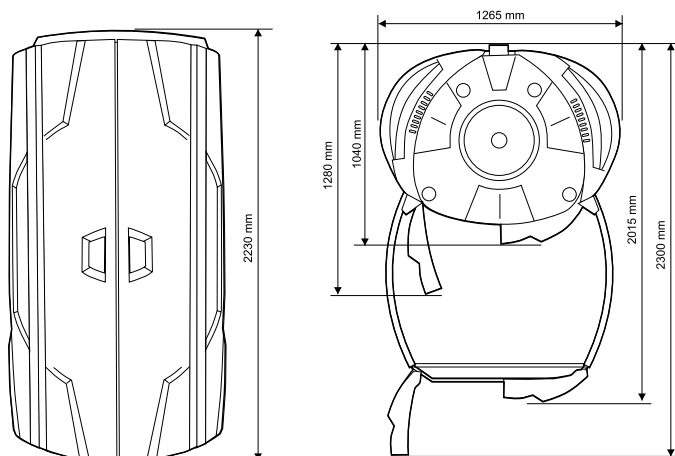

42 XL	42 XL Intensive	42 XLc	42 XLc Intensive
Tubes	42 x 120 W	42 x 180 W	42 x 120 W	42 x 180 W
Face tanner	-	-	integrated	integrated
Surface	Metallic effect	Metallic effect	Metallic effect	Metallic effect
Inside lighting	●	●	●	●
Adjustable body cooler: 1-2	●	●	●	●
Digital timer display	●	●	●	●
Connection for external timer	●	●	●	●
Programmable internal timer	●	●	●	●
Loudspeakers	⊕	⊕	⊕	⊕
Xsens	⊕	⊕	⊕	⊕
XL-Light 2 m technology	●	●	●	●
Changing room	⊕	⊕	⊕	⊕
Connection	400 V-50 Hz 3~N/PE	400 V-50 Hz 3~N/PE	400 V-50 Hz 3~N/PE	400 V-50 Hz 3~N/PE
Hour counter	●	●	●	●
Power	ca. 5,0 kW	ca. 7,9 kW	ca. 5,0 kW	ca. 7,9 kW
Fuses	3 x 16 A	3 x 16 A	3 x 16 A	3 x 16 A
Weight	215 kg	241 kg	215 kg	241 kg

● = As standard, ⊕ = Optional

Specifications are subject to change without notice.
The devices shown sometimes include special equipment.