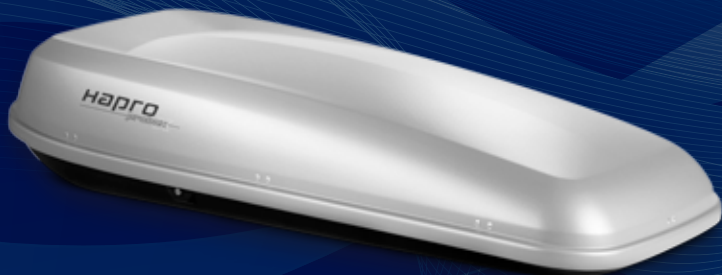

Hapro

Expanding life.

*Hapro **Probox***

Expanding life.

Probox.

Family size.

Safe and stress-free journeys.

It saves an awful lot of hassle when you can take exactly what you want with you, without you or the kids having to be packed like sardines into a fully loaded car during the journey. With the Hapro Probox you don't need to make any more concessions on comfort or your amount of luggage and that means a more enjoyable journey (and stay) for the whole family. Choose the roof box size that suits your space requirements and enjoy the advantage of all the extra luggage you can safely take with you.

Eternally elegant and user friendly.

The Hapro Probox doesn't only have a stylish and timeless design but above all, it's solid. Its UV resistant and scratch-proof ABS/ASA plastic materials ensure that your roof box will stay smart and qualitatively superior for many years to come. The metal strips in the bottom and the strong locking system guarantee optimum safety. The dynamic spring strut system allows for easy opening and closing of the lid so that you can easily and comfortably organize - and of course later - unpack your extra luggage.

Hapro Probox 430
L x B x H (cm) 150 x 99 x 40

Hapro Probox 460
L x B x H (cm) 185 x 80 x 42

Hapro Probox 560
L x B x H (cm) 208 x 88 x 42

Easy-Fit.

Child's play.

Easy-Fit, assembly is child's play.

Thanks to the patented Easy-Fit system, only a few steps are required to fasten the Probox rock-solid onto the roof racks. Insert, turn, secure and cover, that is all you need to do for a safe trip.

insert

turn

secure

cover

Everything in its place.

After you have mounted the red safety catch, the roof box will securely fixed to the roof bars. Roof box and car are now a safely secured unit when you are driving. Place the protective cover to ensure that your luggage is optimally protected.