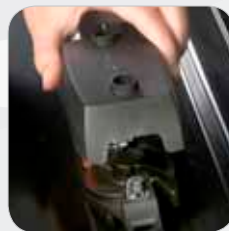

insert

turn

secure

cover

Everything in its place.

After you have mounted the red safety catch, the roof box will securely fixed to the roof bars. Roof box and car are now a safely secured unit when you are driving. Place the protective cover to ensure that your luggage is optimally protected.

Expanding life.

Safety.

Safety first.

TÜV approved.

Hapro plays it safe when it comes to safety. The Hapro Probox has been subjected to tests under the most severe circumstances, worse than any circumstances you will ever encounter. We guarantee a high safety level, as the Hapro Probox has endured TÜV-tests, City Crash Test, stability test, vibration- and water- and wind tunnel tests.